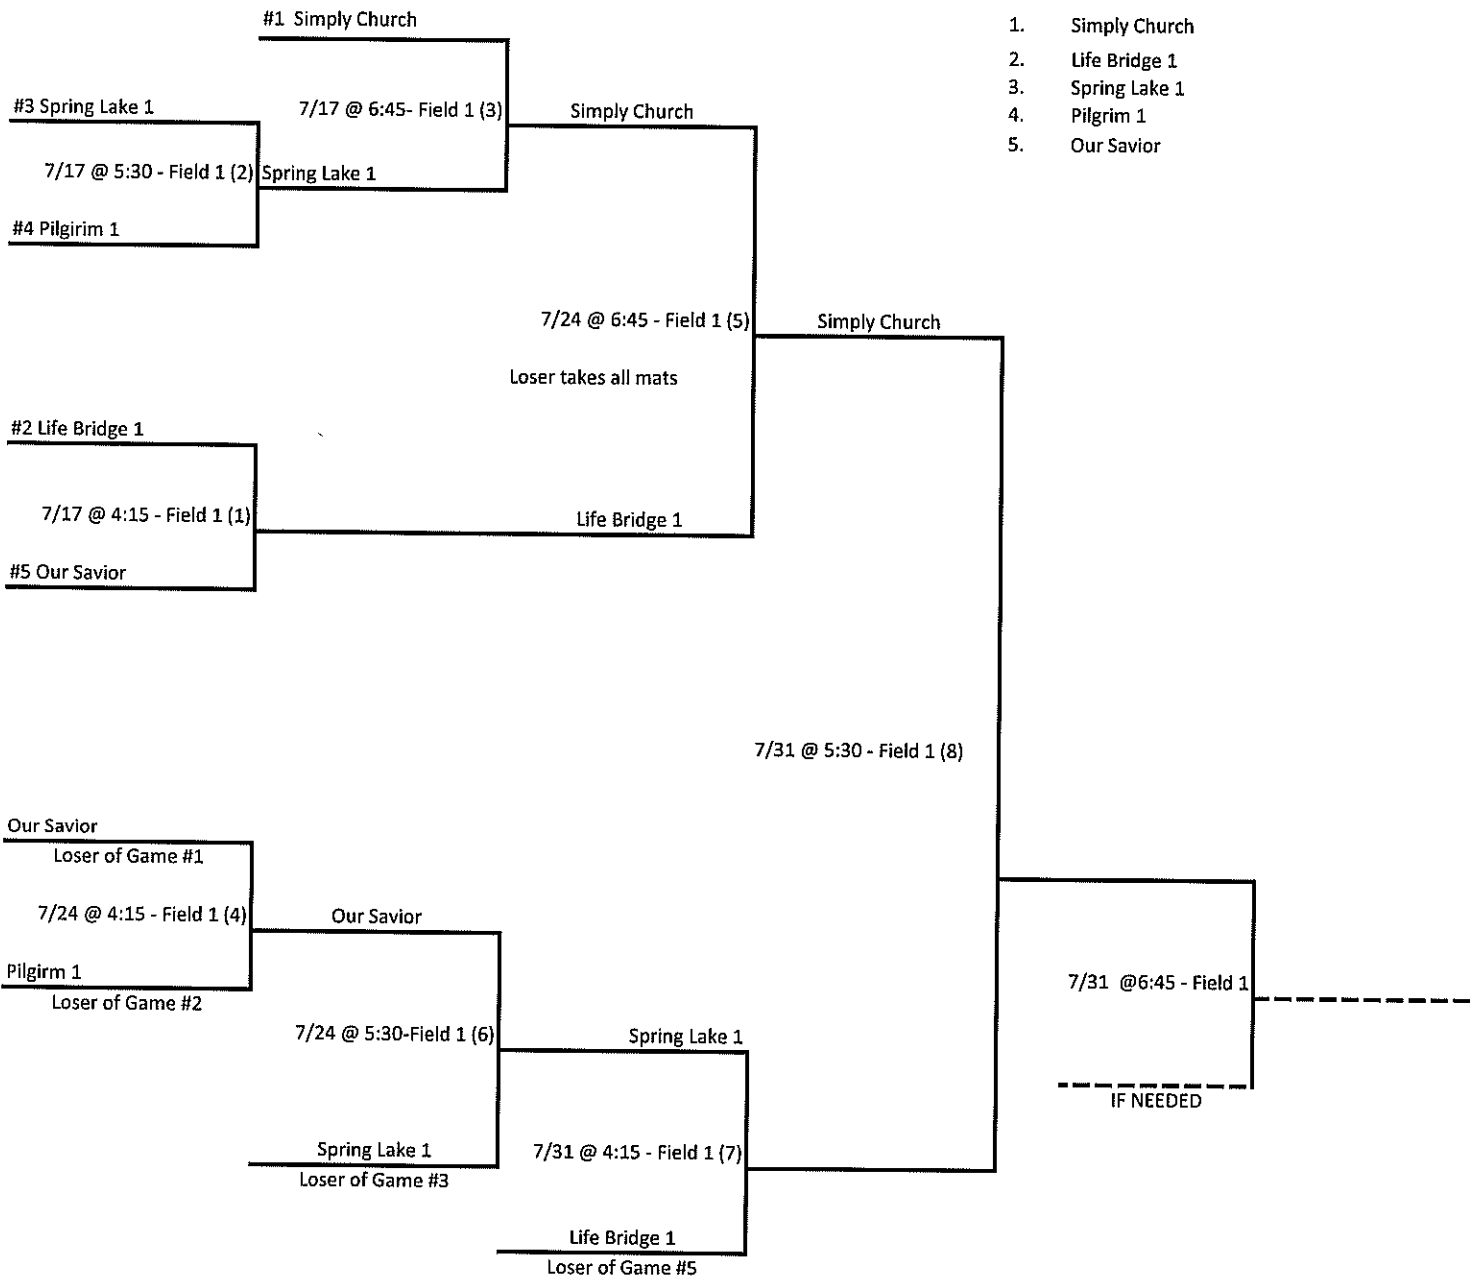

2022 CSL - Division 1 Bracket

1. Simply Church
2. Life Bridge 1
3. Spring Lake 1
4. Pilgrim 1
5. Our Savior

Higher seed is home team

2022 CSL - Division 2 Bracket

- 1. Journey 3
- 2. Peace
- 3. Mannafest
- 4. Journey 1
- 5. Faith
- 6. First Presbyterian
- 7. Hope

Better seed is home team
 Loser of championship game takes all mats on 7/31 and 8/7 (if necessary)

2022 CSL - Division 3 Bracket

Better seed is home team