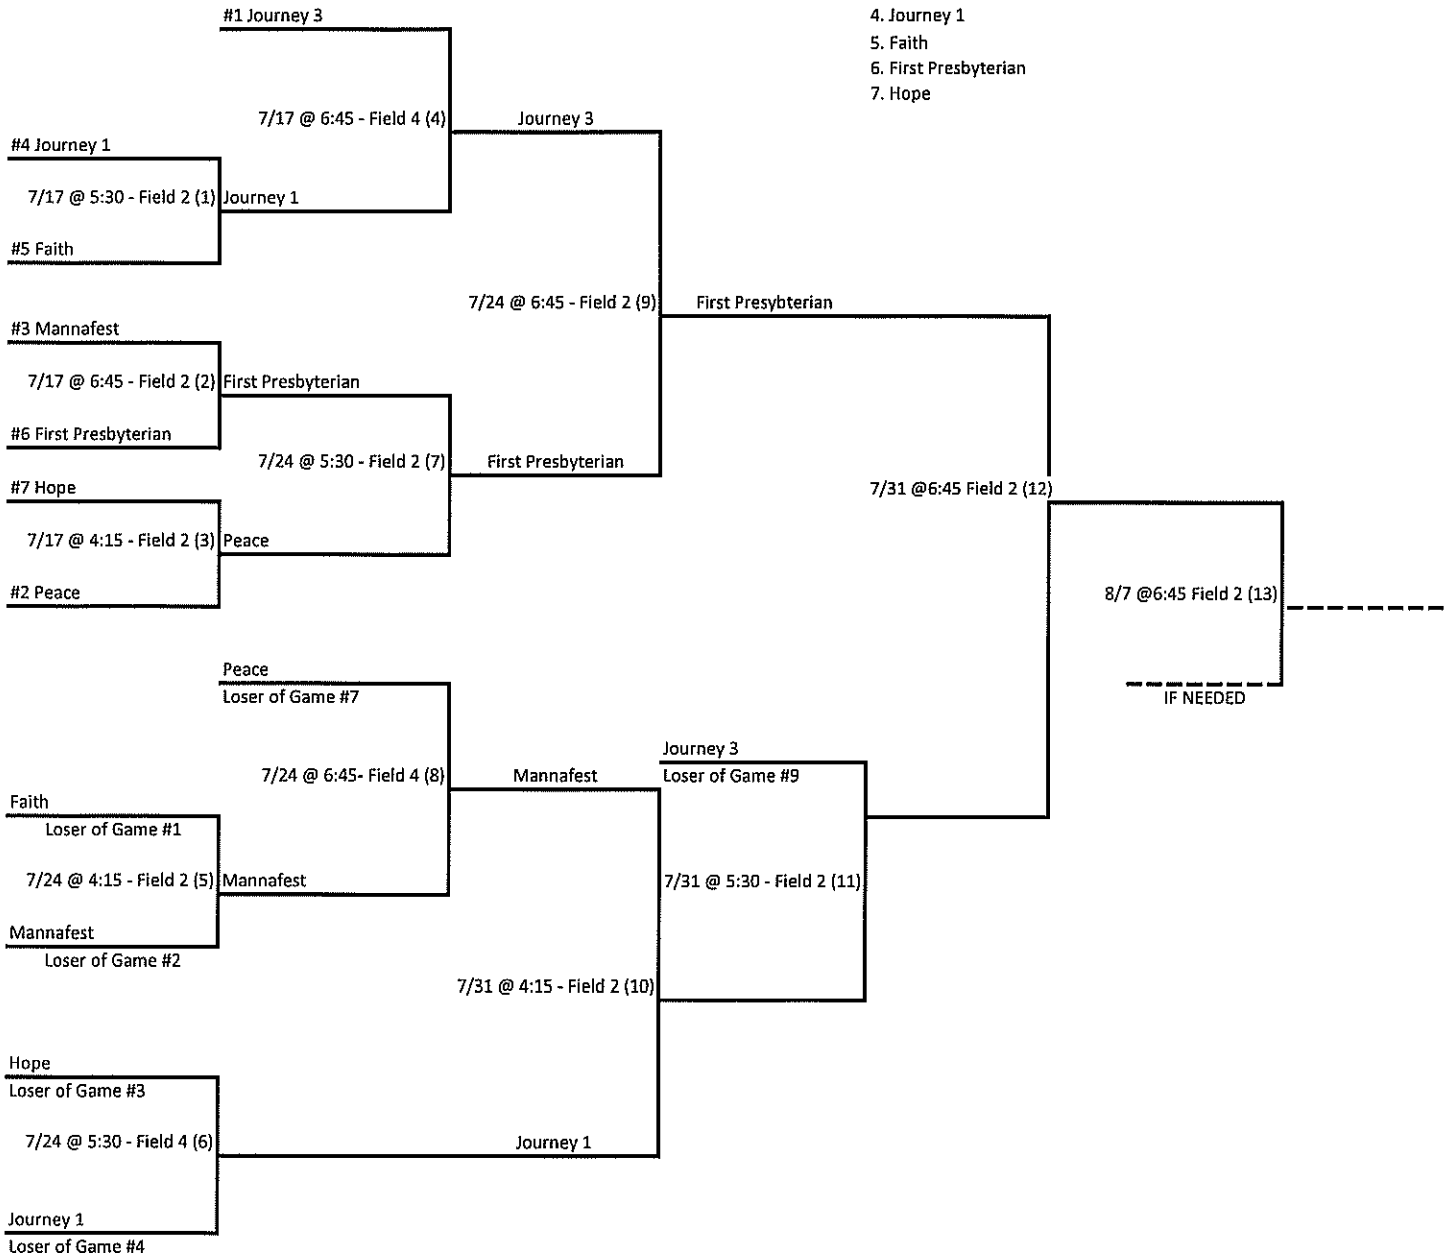

2022 CSL - Division 1 Bracket

1. Simply Church
2. Life Bridge 1
3. Spring Lake 1
4. Pilgrim 1
5. Our Savior

Higher seed is home team

2022 CSL - Division 2 Bracket

- 1. Journey 3
- 2. Peace
- 3. Mannafest
- 4. Journey 1
- 5. Faith
- 6. First Presbyterian
- 7. Hope

Better seed is home team
 Loser of championship game takes all mats on 7/31 and 8/7 (if necessary)

2022 CSL - Division 3 Bracket

Better seed is home team